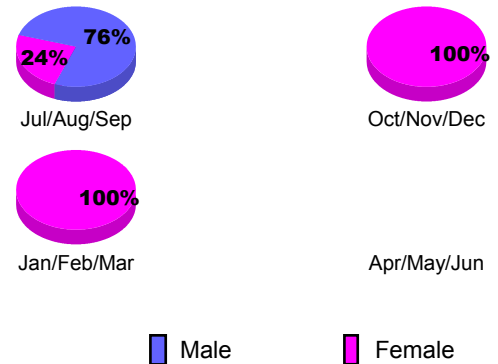

Club Results 2012-2013

Goal, New, Dropped, Gain/Loss

YTD Status Quo Clubs 2012-2013

Status Quo Clubs Compared to Status Quo Members

Club Gain/Loss 2012-2013

MEMBERSHIP

Month	Net Memb Goal	Actual New Memb	Actual Dropped Memb	Gain/Loss of Memb
2012-2013				
Jul/Aug/Sep	0	32	42	-10
Oct/Nov/Dec	0	42	30	12
Jan/Feb/Mar	0	24	25	-1
Apr/May/June	0	28	95	-67
Totals	0	126	192	-66

Membership Results 2012-2013

Goal, New, Dropped, Gain/Loss

Gender Comparison 2012-2013

Membership Gain/Loss 2012-2013