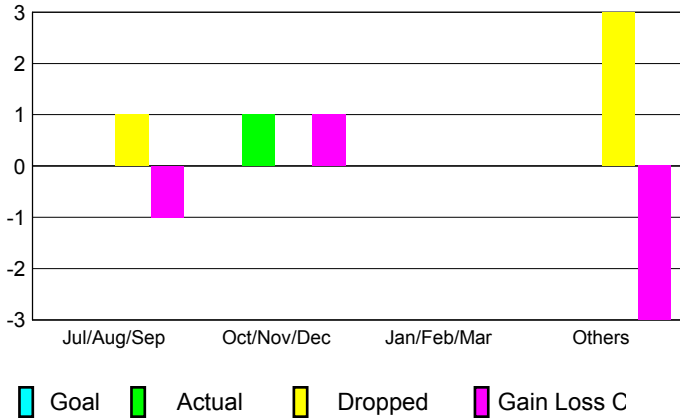

GMT: **CARL HARRELL**

Location: **ALABAMA**

GMT CA: **1**

CLUBS

Month	New Club Goal	Actual New Clubs	Actual Dropped Clubs	Gain/Loss of Clubs
2012-2013				
Jul/Aug/Sep	0	0	1	-1
Oct/Nov/Dec	0	1	0	1
Jan/Feb/Mar	0	0	0	0
Apr/May/June	0	0	3	-3
Totals	0	1	4	-3

Club Results 2012-2013

Goal, New, Dropped, Gain/Loss

YTD Status Quo Clubs 2012-2013

Status Quo Clubs Compared to Status Quo Members

Club Gain/Loss 2012-2013

MEMBERSHIP

Month	Net Memb Goal	Actual New Memb	Actual Dropped Memb	Gain/Loss of Memb
2012-2013				
Jul/Aug/Sep	0	32	42	-10
Oct/Nov/Dec	0	42	30	12
Jan/Feb/Mar	0	24	25	-1
Apr/May/June	0	28	95	-67
Totals	0	126	192	-66