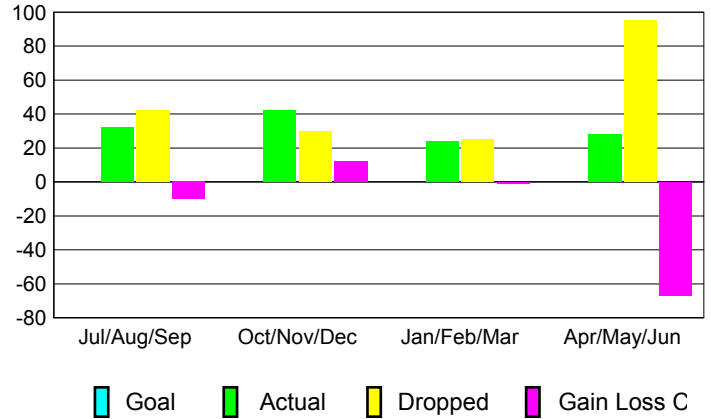

GMT: **CARL HARRELL**

Location: **ALABAMA**

GMT CA: **1**

CLUBS

Month	New Club Goal	Actual New Clubs	Actual Dropped Clubs	Gain/Loss of Clubs
2012-2013				
Jul/Aug/Sep	0	0	1	-1
Oct/Nov/Dec	0	1	0	1
Jan/Feb/Mar	0	0	0	0
Apr/May/June	0	0	3	-3
Totals	0	1	4	-3

Club Results 2012-2013

Goal, New, Dropped, Gain/Loss

YTD Status Quo Clubs 2012-2013

Status Quo Clubs Compared to Status Quo Members

Club Gain/Loss 2012-2013

MEMBERSHIP

Month	Net Memb Goal	Actual New Memb	Actual Dropped Memb	Gain/Loss of Memb
2012-2013				
Jul/Aug/Sep	0	32	42	-10
Oct/Nov/Dec	0	42	30	12
Jan/Feb/Mar	0	24	25	-1
Apr/May/June	0	28	95	-67
Totals	0	126	192	-66

Membership Results 2012-2013

Goal, New, Dropped, Gain/Loss

Gender Comparison 2012-2013

Membership Gain/Loss 2012-2013