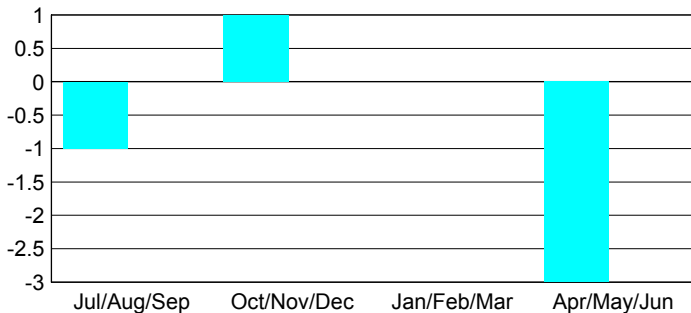

GMT: **CARL HARRELL**

Location: **ALABAMA**

GMT CA: **1**

CLUBS

Month	New Club Goal	Actual New Clubs	Actual Dropped Clubs	Gain/Loss of Clubs
2012-2013				
Jul/Aug/Sep	0	0	1	-1
Oct/Nov/Dec	0	1	0	1
Jan/Feb/Mar	0	0	0	0
Apr/May/June	0	0	3	-3
Totals	0	1	4	-3

Club Results 2012-2013

Goal, New, Dropped, Gain/Loss

YTD Status Quo Clubs 2012-2013

Status Quo Clubs Compared to Status Quo Members

Club Gain/Loss 2012-2013

MEMBERSHIP

Month	Net Memb Goal	Actual New Memb	Actual Dropped Memb	Gain/Loss of Memb
2012-2013				
Jul/Aug/Sep	0	32	42	-10
Oct/Nov/Dec	0	42	30	12
Jan/Feb/Mar	0	24	25	-1
Apr/May/June	0	28	95	-67
Totals	0	126	192	-66

Membership Results 2012-2013

Goal, New, Dropped, Gain/Loss

Gender Comparison 2012-2013

Membership Gain/Loss 2012-2013